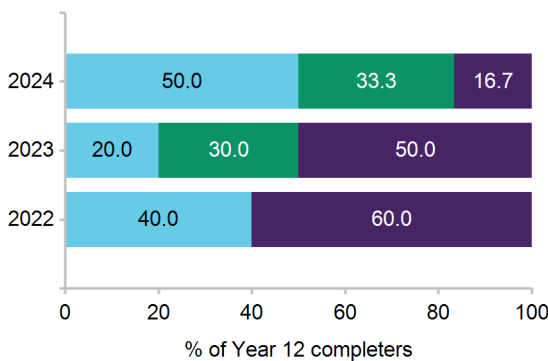

Next Step 2024 Post-School Destinations

Northern Peninsula Area State College

This is a summary of the post-school destinations of students from Northern Peninsula Area State College who completed Year 12 and gained a Senior Statement in 2023. The results are from the *Year 12 Completers Survey*, which is conducted approximately six months after students completed Year 12.

For more information about the survey visit the *Next Step* website www.qld.gov.au/nextstep. Regional and statewide reports will be available from October 2024.

50.0% response rate

6 out of 12 Year 12 completers from this school responded to the 2024 survey. *Due to the low response rate, care should be taken interpreting these results.*

Post-school destinations

In 2024, five Year 12 completers from Northern Peninsula Area State College were engaged in education, training or employment in the year after they completed school.

Of the six respondents, three continued in education and training. The most common study destination was VET certificate.

A further two respondents transitioned directly into paid employment only.

All Year 12 completers were assigned to a *main destination*. Respondents who were both studying and working are reported as being in education or training, including apprentices and trainees.

Engagement over time